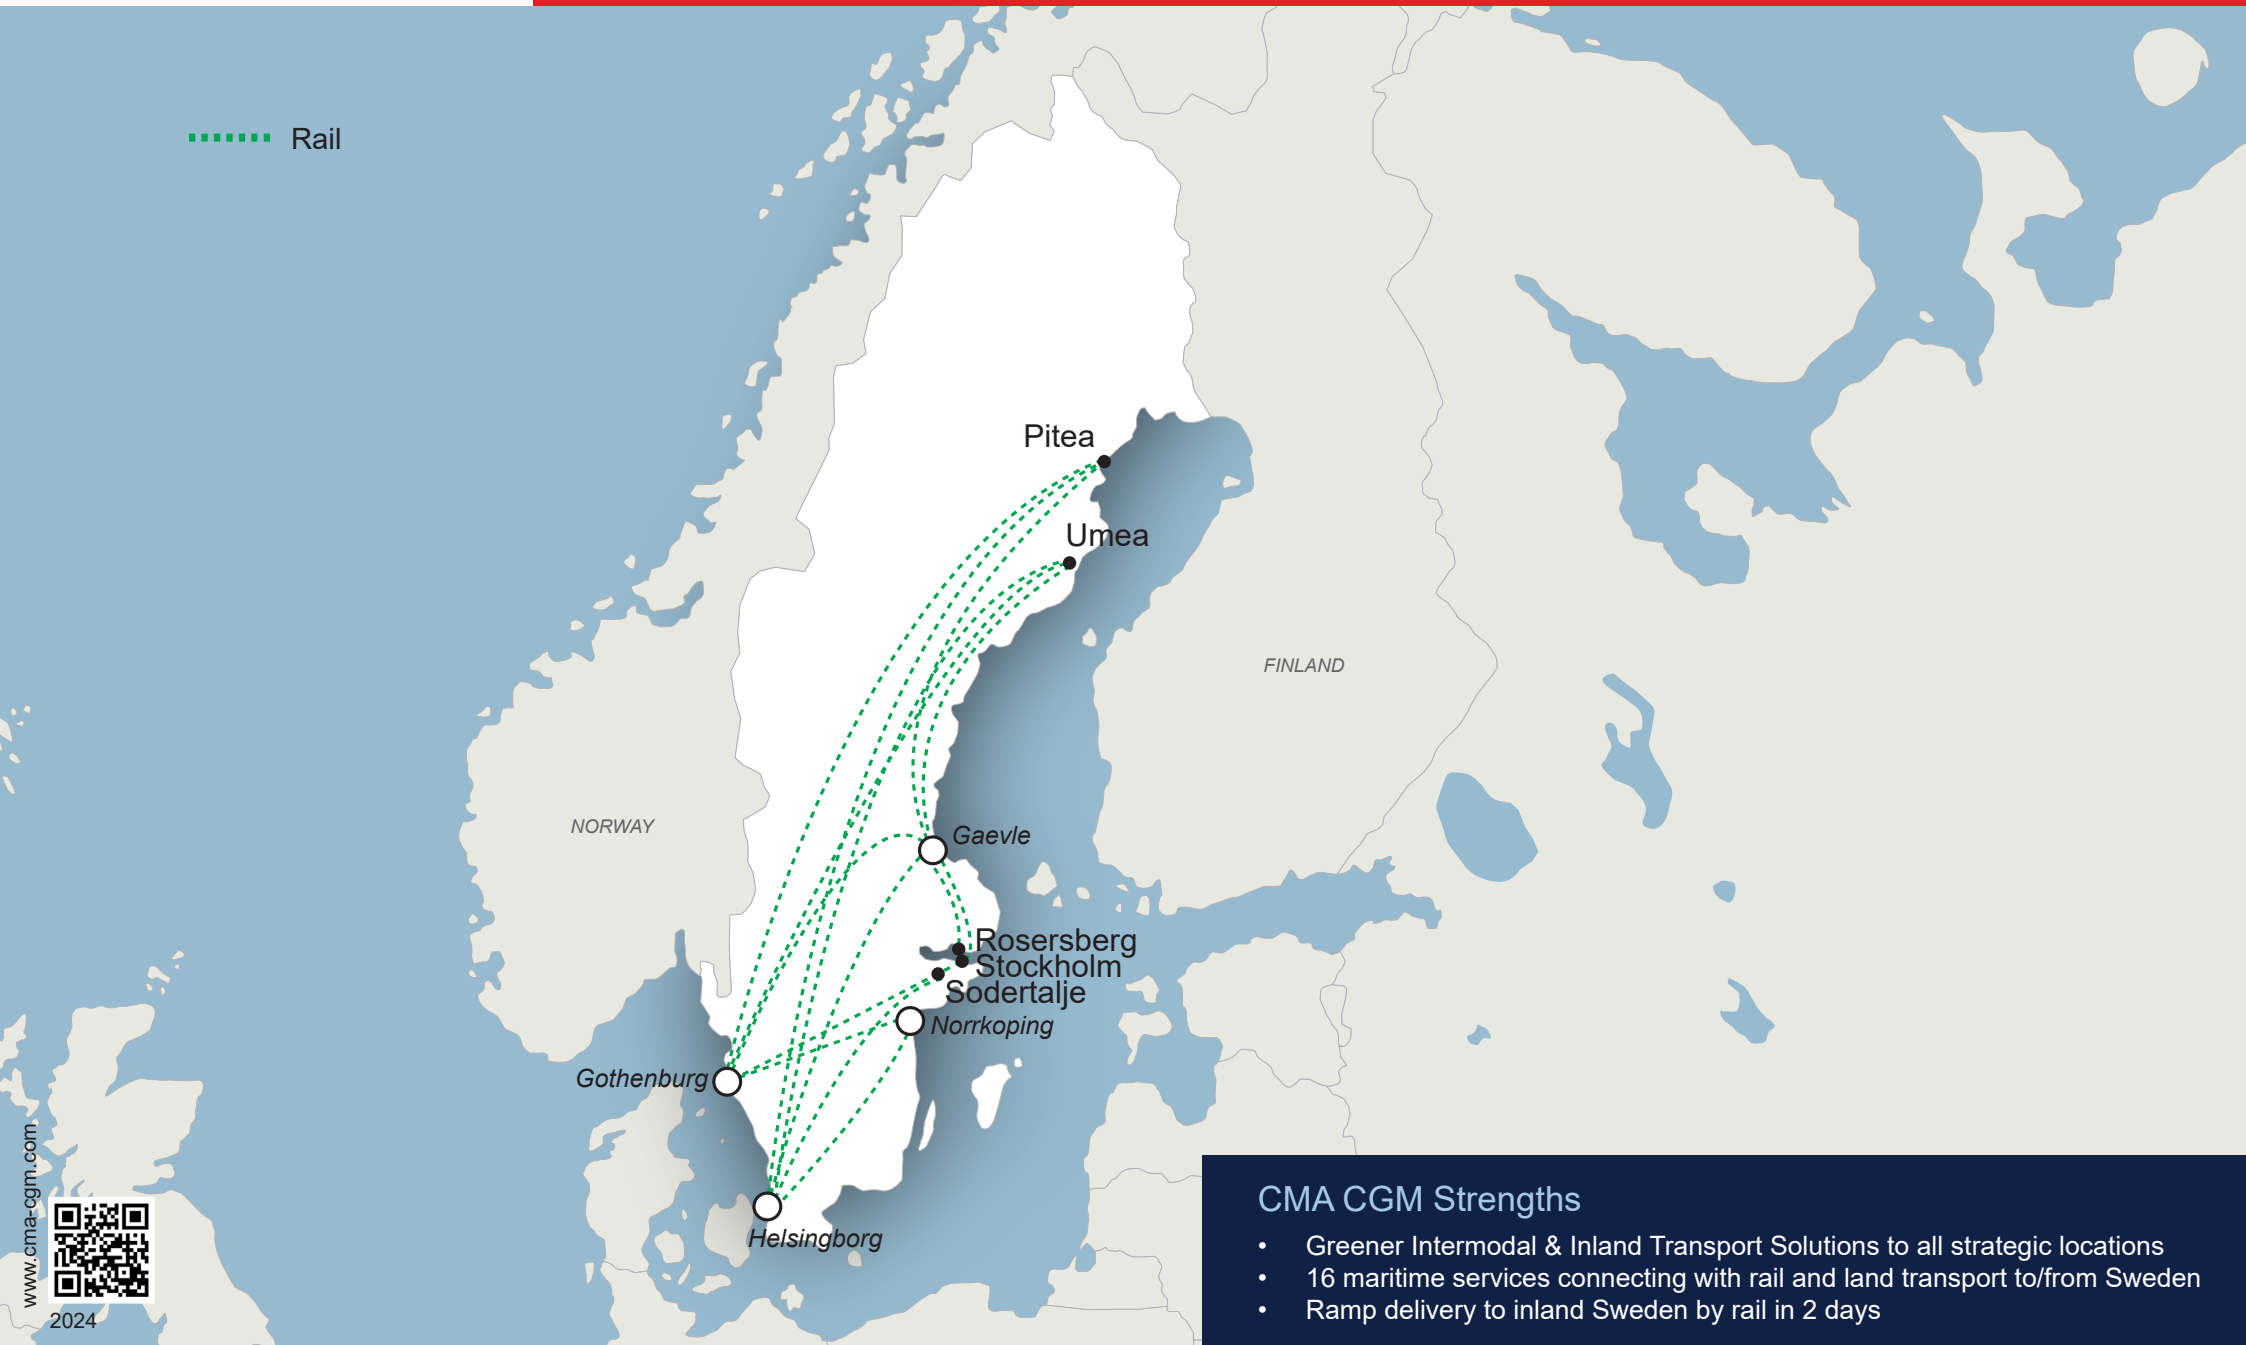

..... Rail

CMA CGM Strengths

- Greener Intermodal & Inland Transport Solutions to all strategic locations
- 16 maritime services connecting with rail and land transport to/from Sweden
- Ramp delivery to inland Sweden by rail in 2 days