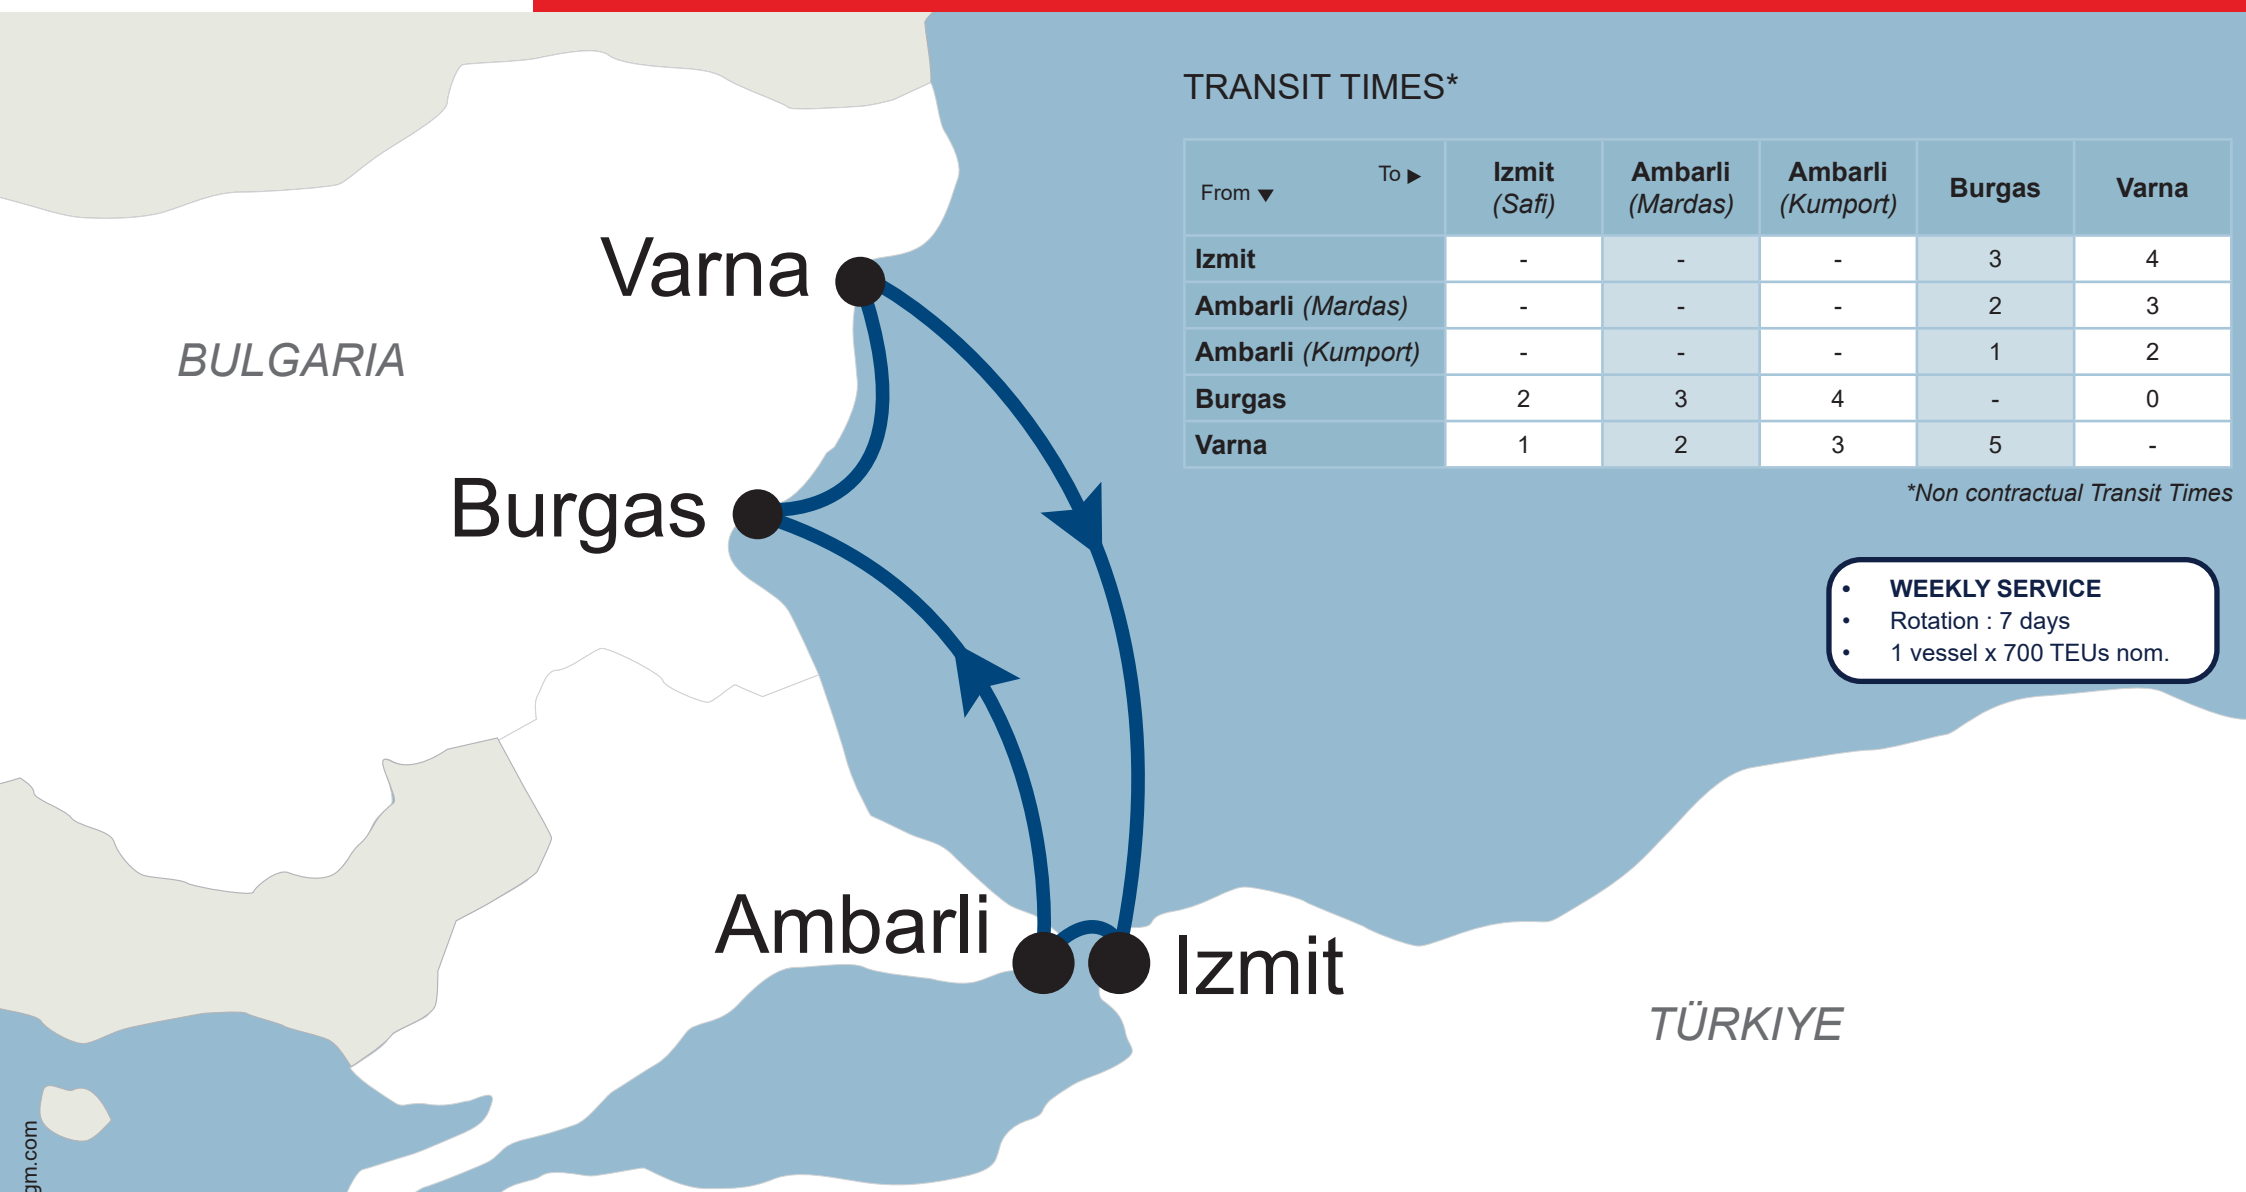

IAX 1

Fastest maritime link with Bulgaria

TRANSIT TIMES*

From ▼	To ▶	Izmit (Safi)	Ambarli (Mardas)	Ambarli (Kumport)	Burgas	Varna
Izmit		-	-	-	3	4
Ambarli (Mardas)		-	-	-	2	3
Ambarli (Kumport)		-	-	-	1	2
Burgas		2	3	4	-	0
Varna		1	2	3	5	-

*Non contractual Transit Times

- **WEEKLY SERVICE**
- Rotation : 7 days
- 1 vessel x 700 TEUs nom.

www.cma-cgm.com

CMA CGM +
 SPECIFIC NEEDS,
 SPECIFIC SERVICES

January 2025

CMA CGM Strengths

- Worldwide and direct connections with Bulgarian ports
- Dedicated CMA CGM service