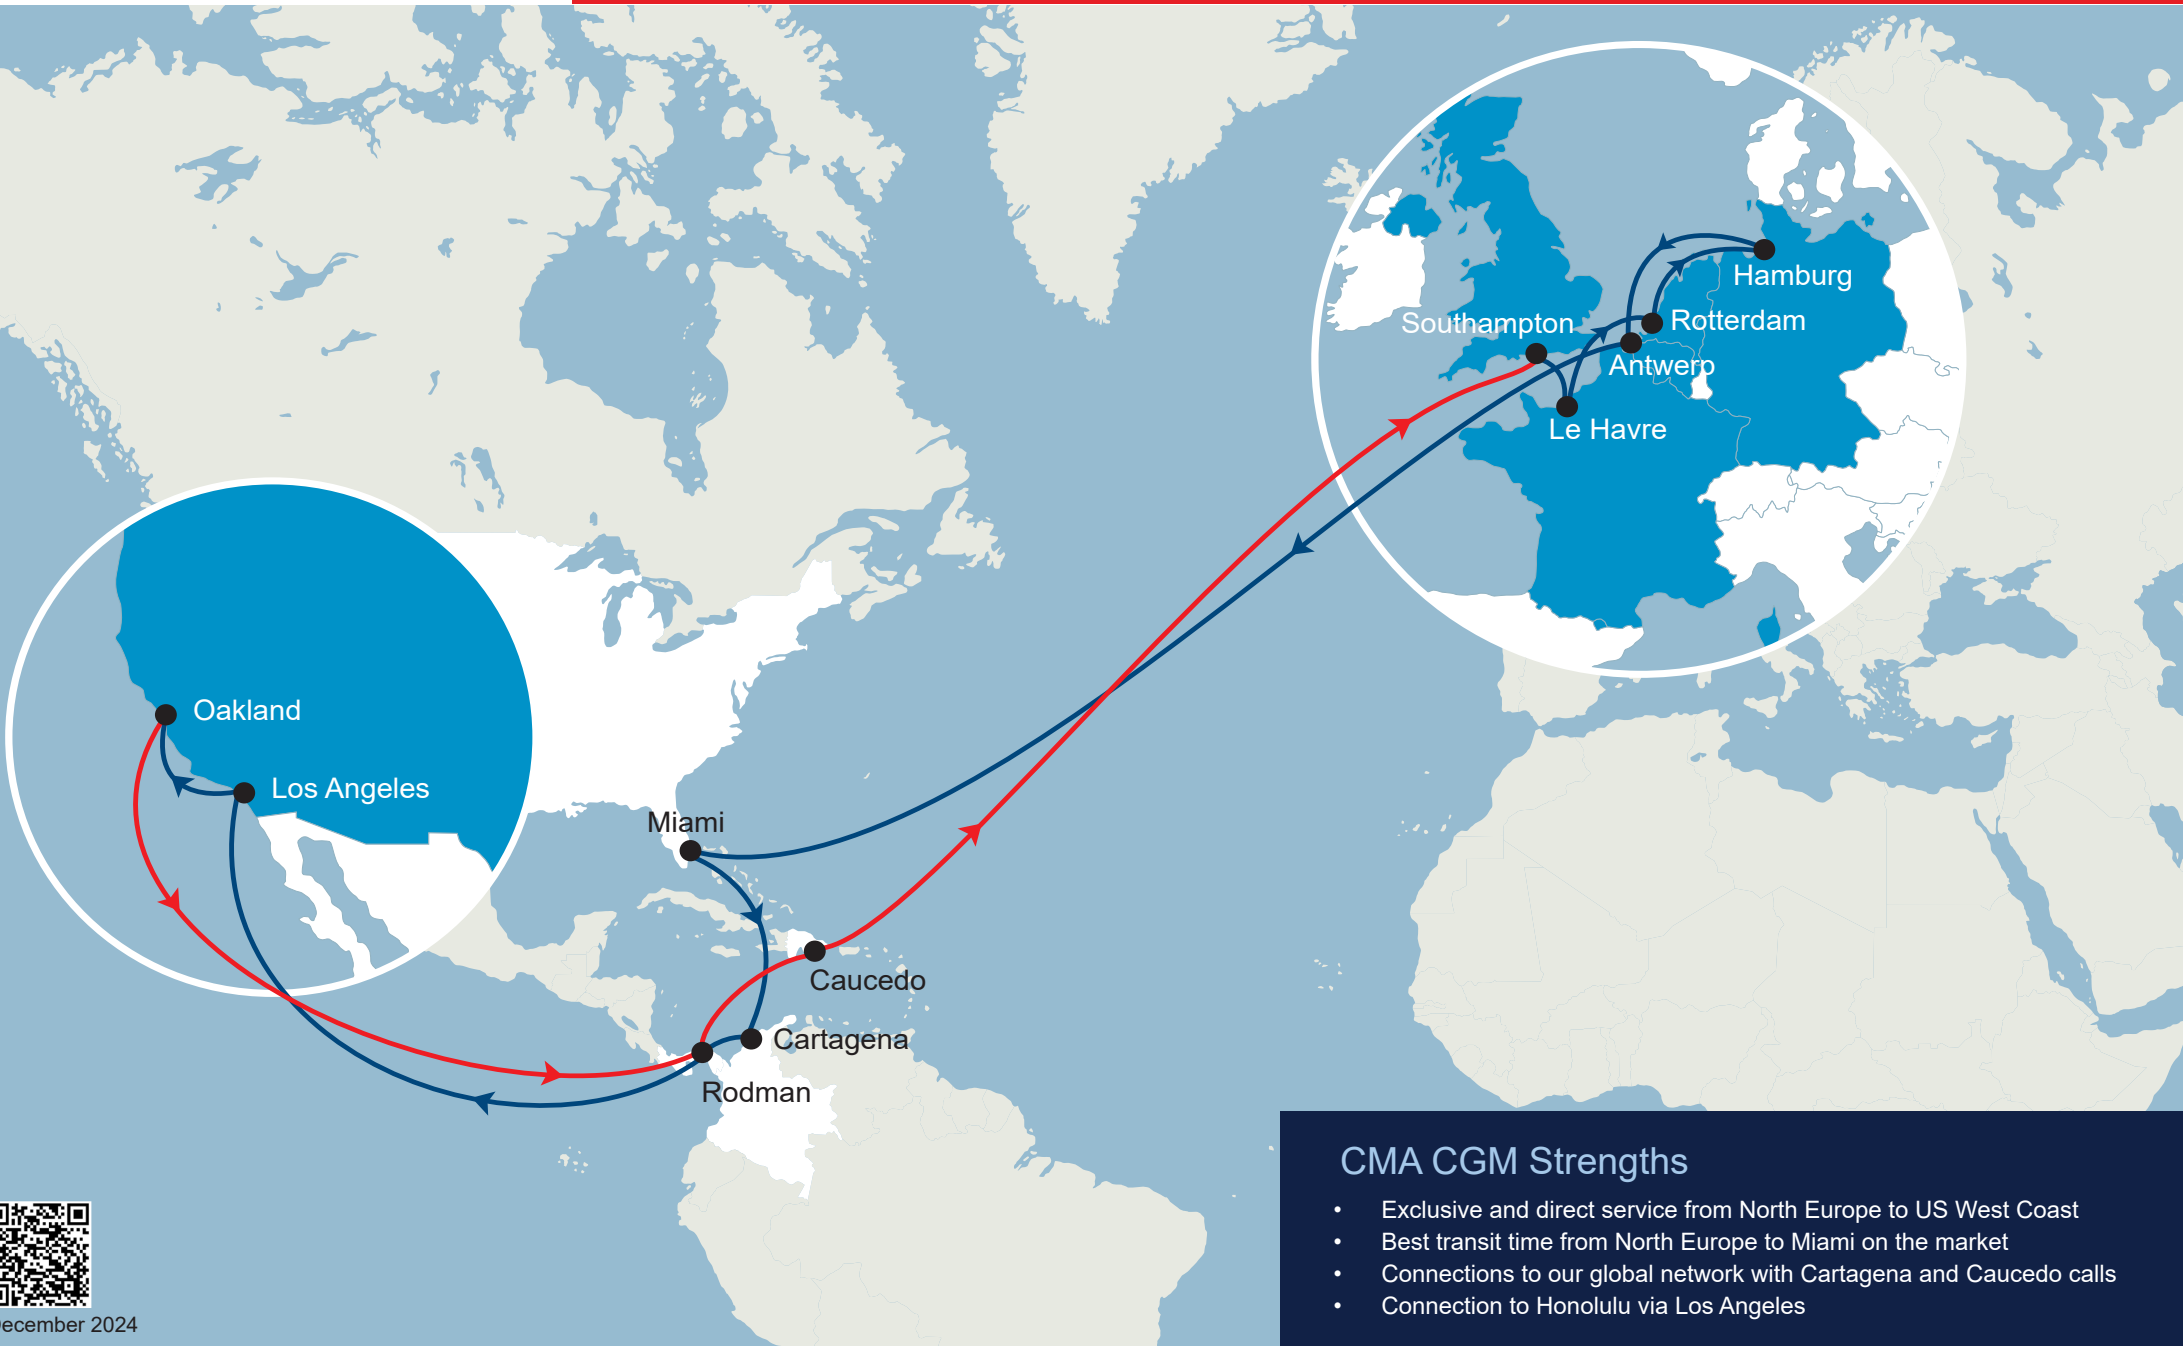

CALIFORNIA BRIDGE

North Europe - US West Coast

CMA CGM Strengths

- Exclusive and direct service from North Europe to US West Coast
- Best transit time from North Europe to Miami on the market
- Connections to our global network with Cartagena and Caucedo calls
- Connection to Honolulu via Los Angeles

WESTBOUND

From ▼ To ►	Miami	Cartagena	Rodman	Los Angeles	Oakland	Caucedo
Southampton	20	24	27	36	39	56
Le Havre	18	22	25	34	37	55
Rotterdam	16	20	23	32	35	53
Hamburg	14	18	21	30	33	51
Antwerp	12	16	19	28	31	48

EASTBOUND

From ▼ To ►	Southampton	Le Havre	Rotterdam	Hamburg	Antwerp
Miami	49	51	52	54	57
Cartagena	45	46	48	50	53
Rodman	42	44	45	48	50
Los Angeles	32	33	35	37	40
Oakland	29	31	32	35	37
Caucedo	13	14	16	18	20