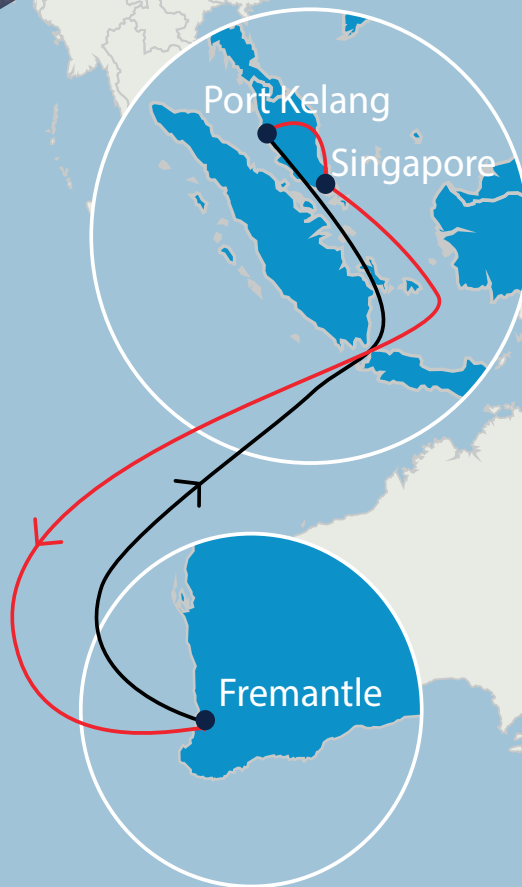

## SOUTH EAST ASIA <> AUSTRALIA

— Northbound

— Southbound

## SOUTHBOUND

PORT	TRANSIT TIME
PORT KELANG, MY	0
SINGAPORE, SG	2
FREMANTLE, AU	9

## NORTHBOUND

PORT	TRANSIT TIME
FREMANTLE, AU	9
PORT KELANG, MY	17

### KEY FIGURES

Frequency:	Weekly
Ports of Call:	3 ports
Vessel Fleet:	3 vessels
Duration:	17 days